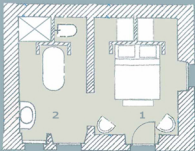

La Brunello

The Brunello is a 26m² suite.
Sleeps 2 persons (1 kingsize bed)
Style: sleek decor.

The Brunello is situated under the main house and has a small terrace on the south with an old olive tree ...

1. bedroom with kingsize bed, built-in wardrobe and minibar
2. bathroom with shower, bath and water-closet