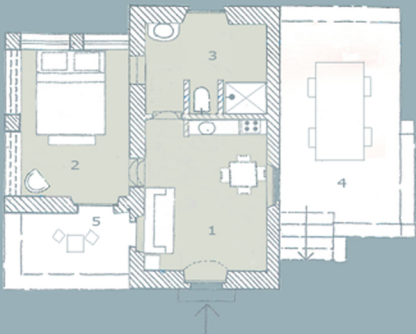

La Chiesina

The Chiesina is a 39m2 apartment.

Sleeps 2-4 persons (1 kingsize bed + double sofa bed)

Style: bright light and southern decoration.

The Chiesina is separated from the main house and has 2 terraces (one north-east and a cozy breakfast terrace under the walnut tree on the south-west) ...

1. living room with sofa bed, kitchenette and table

2. bedroom

3. bathroom with sized shower and water-closet

4. terrace with teck garden furniture

5. terrace with small forged iron table and chairs